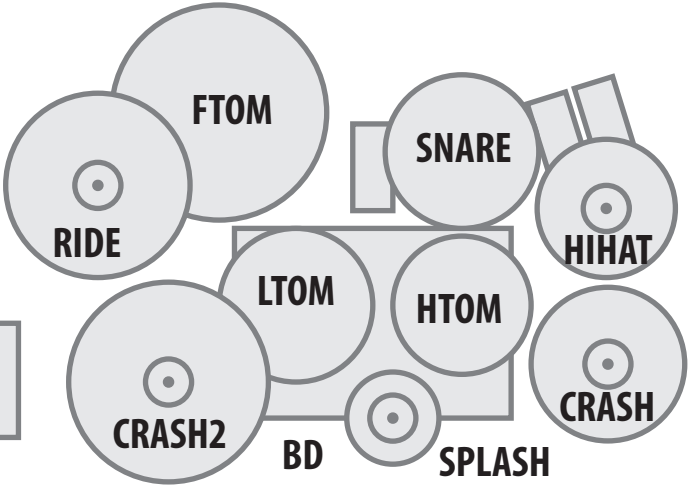

REFRACTION TECHNICAL RIDER

100W TUBE HEAD DOUBLE 4X12 CAB

INPUT LIST:

- CH1 VOCAL L 6,3 JACK LINE
- CH2 VOCAL R 6,3 JACK LINE
- CH3 GUITAR XLR
- CH4 BASS XLR
- CH5 BASS 6,3 JACK LINE
- CH6 BD XLR
- CH7 SNARE XLR
- CH8 HIHAT XLR
- CH9 RIDE XLR
- CH10 HTOM XLR
- CH11 LTOM XLR
- CH12 FTOM XLR
- CH13 CRASH, (SPLASH) XLR
- CH14 SPLASH XLR
- CH15 CRASH2 XLR